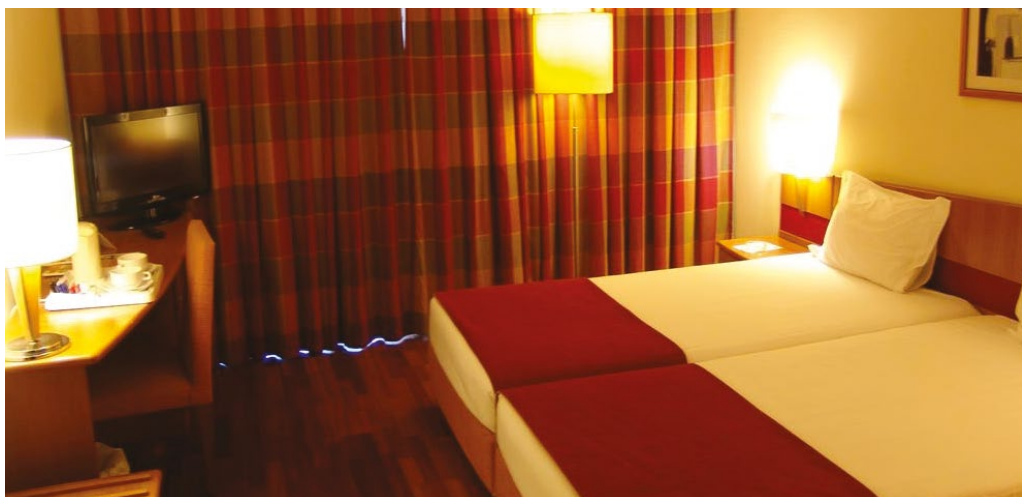

LEZÍRIA PARQUE HOTEL

VILA FRANCA DE XIRA

Natureza, tranquilidade, gastronomia e negócios. Rodeado pelas magníficas paisagens da lezíria Ribatejana e da beleza natural do rio Tejo.

Nature, tranquility, gastronomy and business. Surrounded by the magnificent green landscape of Ribatejo region and natural beauty of Tagus river.

---

104 Quartos
11 Salas de Reunião
Bar Tejo
Restaurante Aquarius

*104 Rooms
11 Meeting Rooms
Bar Tejo
Restaurant Aquarius*

QUALITY INN PORTO PRAÇA DA BATALHA PORTO

O local ideal para partir à descoberta da cidade e do seu património.

The ideal place to go to discover the city and its heritage.

---

113 Quartos
Sala de Reunião

*113 Rooms
Meeting Room*